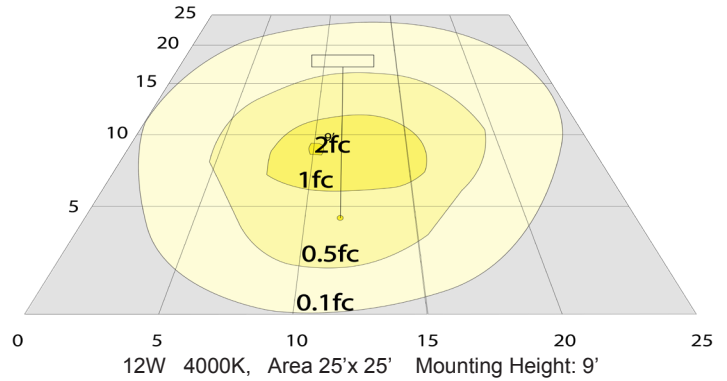

### Lighting:

- Total Lumens: 700LM
- Color Temperatures: 2700K/3000K/3500K/4000K/5000K
- Color Rendering Index: CRI ≥ 80
- Beam Angle: 90° x 110°
- Rated life: 70,000 Hrs

### Other Models:

- 10W | 700LM | LRS-MC-MCT5-P-WH
- 10W | 700LM | LRS-MC-MCT5-P-BN
- 10W | 700LM | LRS-MC-MCT5-P-BK

**Photometrics:** LRS-MC-MCT5-P-BR

BUD Rating: B0-U3-G1

**Other Views:**

Side View

Front View