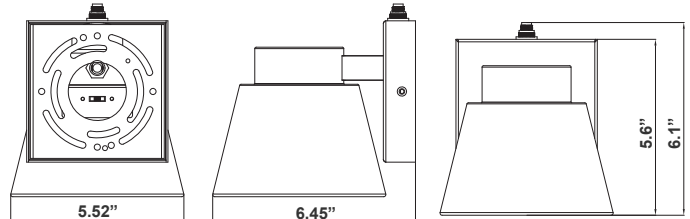

LRS SERIES Outdoor Lighting

LRS-MC-MCT5-P-BR
MINI-CONE OUTDOOR WALL SCNCE WITH PHOTOCELL, 5" HEIGHT

MCT Multi Power/Wattage (Selectable)

Customer Name: _____

Project Name: _____

Note: _____

Type: _____

LED Seaside Outdoor Wall Lantern with aluminum housing & powder-coated finish, acrylic diffuser. Ideal for general site lighting, residential buildings, doorway, pathway and parking areas.

5 1/2" (W) x 6.1" (H) x 6.45" (D)
Back Plate 5" (Diameter)

Features

- Aluminum Housing and Steel Back Plate
- Frosted Glass Lens
- 7-Year Warranty
- Multi CCT Switch is Inside Fixture

Technical Specifications

Electrical:

- Voltage: 120V AC 60Hz
- Wattage: 10W
- Power Factor: >0.90
- Efficacy: 70 LPW

Mechanical:

- Photocell Included
- Powder Coated Finish With Glass Cover
- Frosted Glass Lens
- Operating Temperature: -22°F to 104°F
- Wet Location
- 7-Year Warranty
- IP42, Suitable for outdoor use

Lighting:

- Total Lumens: 700LM
- Color Temperatures: 2700K/3000K/3500K/4000K/5000K
- Color Rendering Index: CRI ≥ 80
- Beam Angle: 90° x 110°
- Rated life: 70,000 Hrs

Applications:

- LED Seaside Outdoor Wall Lantern with aluminum housing & powder-coated finish, acrylic diffuser. Ideal for general site lighting, residential buildings, doorway, pathway and parking areas.

Other Models:

- 10W | 700LM | LRS-MC-MCT5-P-WH
- 10W | 700LM | LRS-MC-MCT5-P-BN
- 10W | 700LM | LRS-MC-MCT5-P-BK