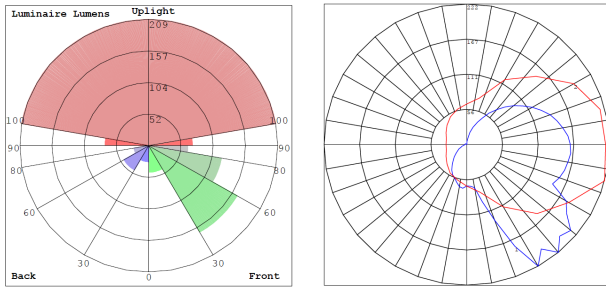

### Lighting:

- Total Lumens: 700LM
- Color Temperatures: 2700K/3000K/3500K/4000K/5000K
- Color Rendering Index: CRI ≥ 80
- Beam Angle: 90° x 110°
- Rated life: 70,000 Hrs

### Other Models:

- 10W | 700LM | LRS-MC-MCT5-P-WH
- 10W | 700LM | LRS-MC-MCT5-P-BN
- 10W | 700LM | LRS-MC-MCT5-P-BK

**Photometrics:** LRS-MC-MCT5-P-BR

BUD Rating: B0-U3-G1

**Other Views:**

Side View

Front View